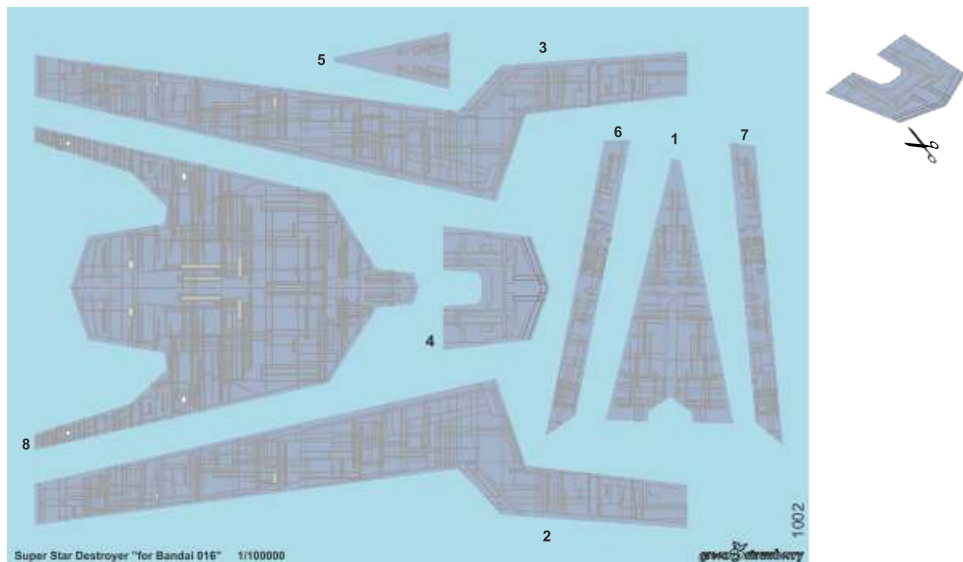

0000001/1

1002

Super Star Destroyer

Water Decals for Bandai 016

**GREEN STRAWBERRY**  
MOST REALISTIC SCI-FI MODELS

This set contain water decals for scale plastic models.  
When upgrading the model some corrections may be necessary  
for decals parts to fit accurately.