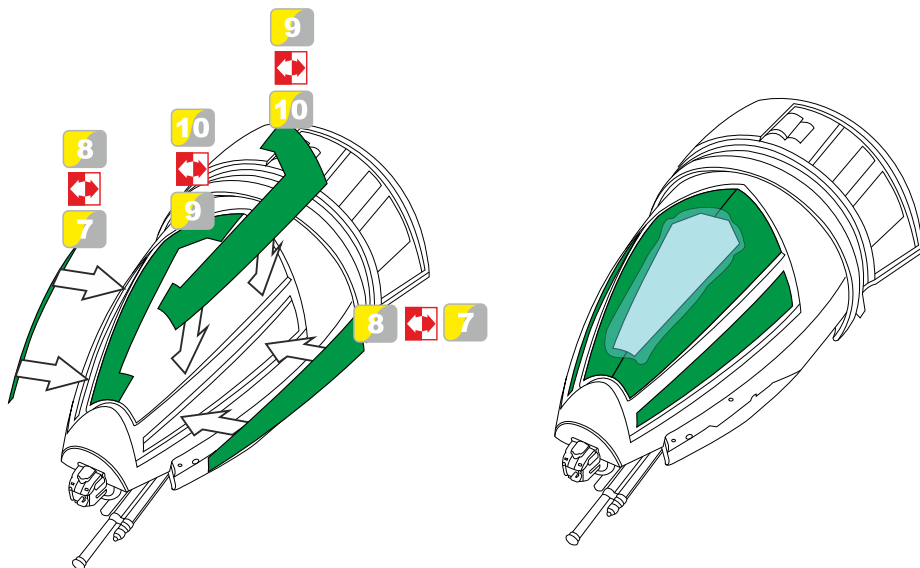

This set contain airbrush masks parts for upgrading scale plastic models. When upgrading the model some cutting or corrections may be necessary for parts to fit accurately.

WARNING!

This set may contain small and sharp parts. Work carefully in a ventilated and well-lit room. Safety glasses are recommended. This product is not suitable for children less than 14 years old.

remove
 odstranit

option
 volba

opposite side
 protější strana

bend
 ohnout

drill
 vrtat

grind
 brousit

fill
 vytmelit

PE part
 kovový díl

resin part
 resinový díl

decals part
 obtiskový díl

mask part
 maska díl

liquid mask
 tekutá maska

01.

02.

03.