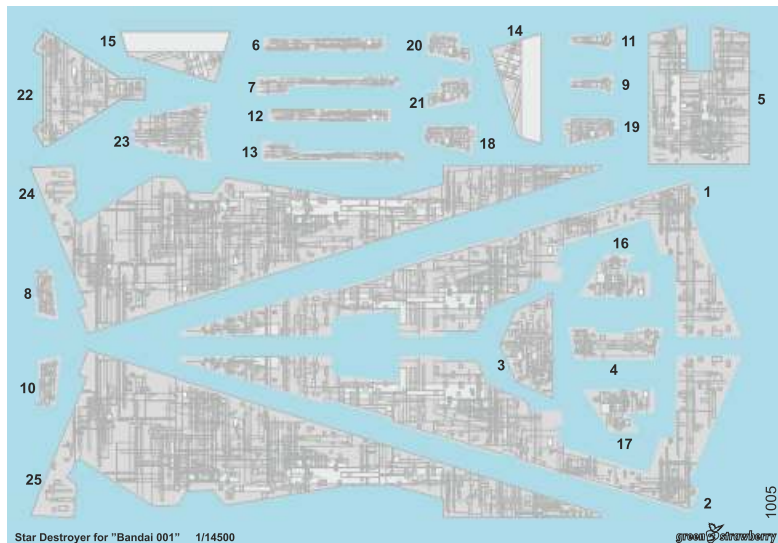

## Start Destroyer

Water Decals for Bandai 001

GREEN STRAWBERRY  
MOST REALISTIC SCI-FI MODELS

This set contain water decals for scale plastic models.  
When upgrading the model some corrections may be necessary  
for decals parts to fit accurately.