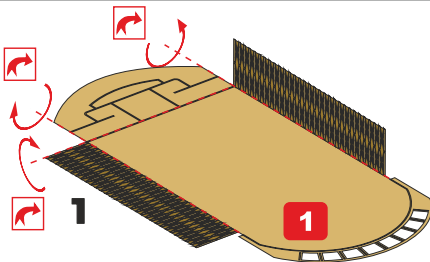

**remove
odstranit**

This set contain metal detail parts for upgrading scale plastic models.
When upgrading the model some cutting or corrections may be necessary
for parts to fit accurately.

WARNING!

This set may contain small and sharp parts. Work carefully in a ventilated and
well-lit room. Safety glasses are recommended. This product is not suitable
for children less than 14 years old.

**remove
odstranit****option
volba****opposite side
protější strana****bend
ohnout****drill
vrtat****grind
brousit****fill
vytmelit****PE part
kovový díl****resin part
resinový díl****decals part
obtiskový díl****mask part
maska díl****01.**