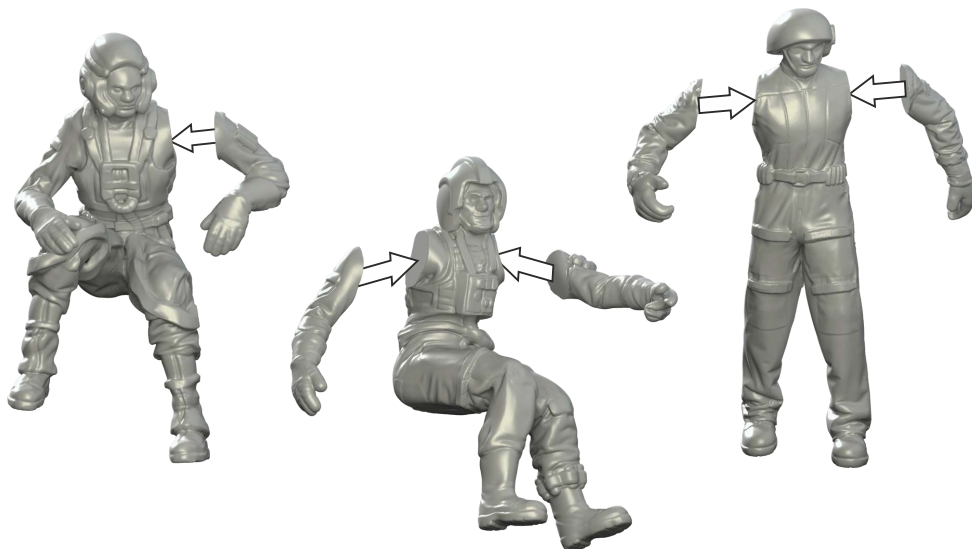

72005

Hangar crew vol.V
vehicle crew

Resin figures

GREENSTRAWBERRY
MOST REALISTIC SCI-FI MODELS

This set contain metal detail parts for upgrading scale plastic models.
When upgrading the model some cutting or corrections may be necessary
for parts to fit accurately.

WARNING!

This set may contain small and sharp parts. Work carefully in a ventilated and
well-lit room. Safety glasses are recommended. This product is not suitable
for children less than 14 years old.

Tento set obsahuje kovové díly pro úpravu a vylepšení
plastického modelu. Pro přesnou aplikaci dílů může být zapotřebí
přizpůsobit díly upravovaného modelu.

VAROVÁNÍ!

Tento set může obsahovat malé a ostré díly. Pracujte ve větrané
a dobře osvětlené místnosti. Doporučujeme použít ochranné brýle.
Tento výrobek není vhodný pro děti mladší 14let.

remove
odstranit

option
volba

opposite side
protější strana

bend
ohnout

drill
vrtat

grind
brousit

fill
vytmelit

PE part
kovový díl

resin part
resinový díl

decals part
obtiskový díl

mask part
maska díl

01.