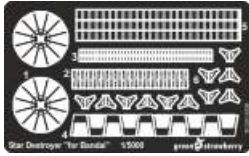

1/5000

10120-1/5000

Star Destroyer - engine bells &amp; shield generator

Resin detail set with photo etch

GREEN STRAWBERRY  
MOST REALISTIC SCI-FI MODELS

This set contain metal detail parts for upgrading scale plastic models.  
When upgrading the model some cutting or corrections may be necessary for parts to fit accurately.