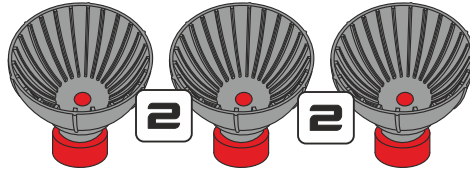

1/5000

10120-1/5000

Star Destroyer - engine bells &amp; shield generator

Resin detail set with photo etch

GREEN STRAWBERRY  
MOST REALISTIC SCI-FI MODELS

This set contain metal detail parts for upgrading scale plastic models.  
When upgrading the model some cutting or corrections may be necessary for parts to fit accurately.