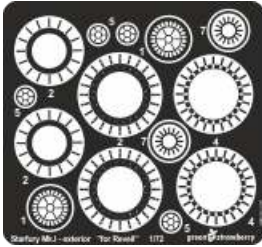

**remove  
odstranit**

This set contain metal detail parts for upgrading scale plastic models.  
When upgrading the model some cutting or corrections may be necessary for parts to fit accurately.

**WARNING!**