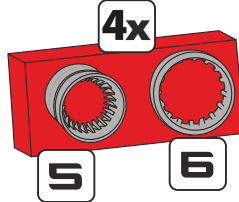

**remove  
odstranit**

This set contain metal detail parts for upgrading scale plastic models.  
When upgrading the model some cutting or corrections may be necessary for parts to fit accurately.

**WARNING!**