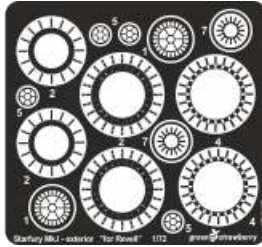

**remove  
odstranit**

This set contain metal detail parts for upgrading scale plastic models.  
When upgrading the model some cutting or corrections may be necessary for parts to fit accurately.

**WARNING!**