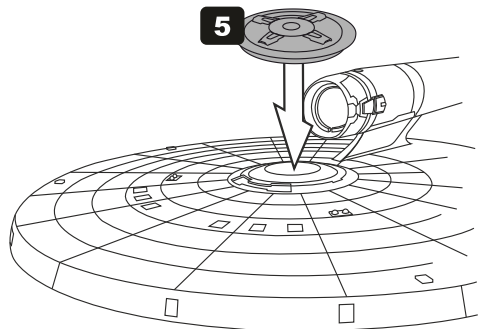

VAROVÁNÍ!

Tento set může obsahovat malé a ostré díly. Pracujte ve větrané
a dobře osvětlené místnosti. Doporučujeme použít ochranné brýle.
Tento výrobek není vhodný pro děti mladší 14let.

remove
odstranit

option
volba

opposite side
protější strana

bend
ohnout

drill
vrtat

grind
brousit

fill
vytmelit

PE part
kovový díl

resin part
resinový díl

decals part
obtiskový díl

mask part
maska díl

01.

4

1