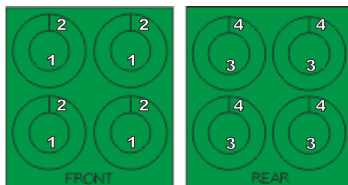

Batmobile "2016" - MASK

Airbrush masks for Moebius model

GREEN STRAWBERRY
MOST REALISTIC SCI-FI MODELS

This set contain airbrush masks parts for upgrading scale plastic models. When upgrading the model some cutting or corrections may be necessary for parts to fit accurately.

01.

02.

2x

FRONT

REAR