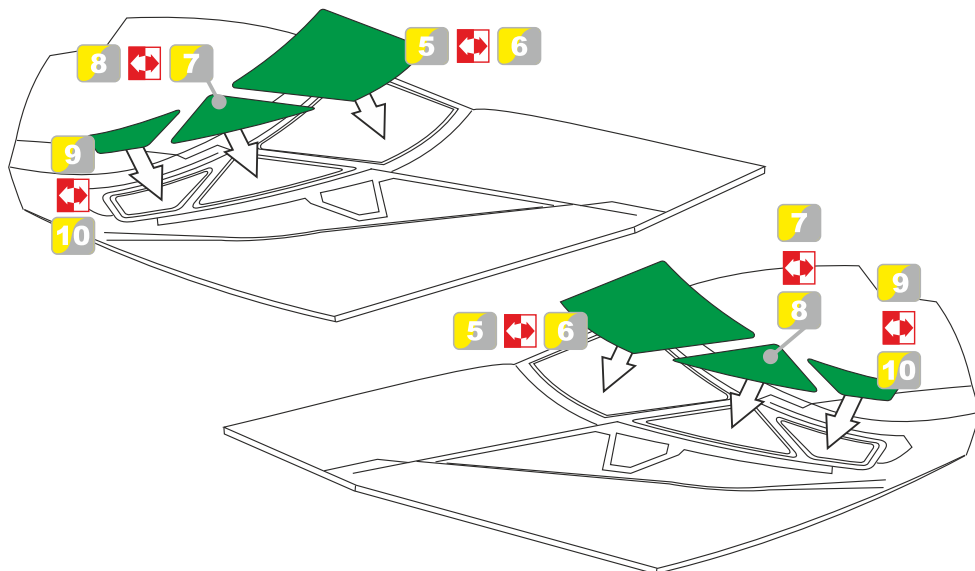

Batmobile "2016" - MASK

Airbrush masks for Moebius model

GREEN STRAWBERRY
MOST REALISTIC SCI-FI MODELS

This set contain airbrush masks parts for upgrading scale plastic models. When upgrading the model some cutting or corrections may be necessary for parts to fit accurately.

WARNING!

This set may contain small and sharp parts. Work carefully in a ventilated and well-lit room. Safety glasses are recommended. This product is not suitable for children less than 14 years old.

Tento set obsahuje airbrush masky pro úpravu a vylepšení plastického modelu. Pro přesnou aplikaci dílů může být zapotřebí přizpůsobit díly upravovaného modelu.

VAROVÁNÍ!

Tento set může obsahovat malé a ostré díly. Pracujte ve větrané a dobře osvětlené místnosti. Doporučujeme použít ochranné brýle. Tento výrobek není vhodný pro děti mladší 14let.

remove
odstranit

option
volba

opposite side
protější strana

bend
ohnout

drill
vrtat

grind
brousit

fill
vytmelit

PE part
kovový díl

resin part
resinový díl

decals part
obtiskový díl

mask part
maska díl

liquid mask
tekutá maska

01.