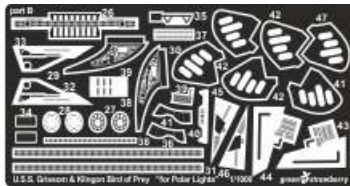

Detail set for "Polar Lights"

This set contain metal detail parts for upgrading scale plastic models.
 When upgrading the model some cutting or corrections may be necessary
 for parts to fit accurately.